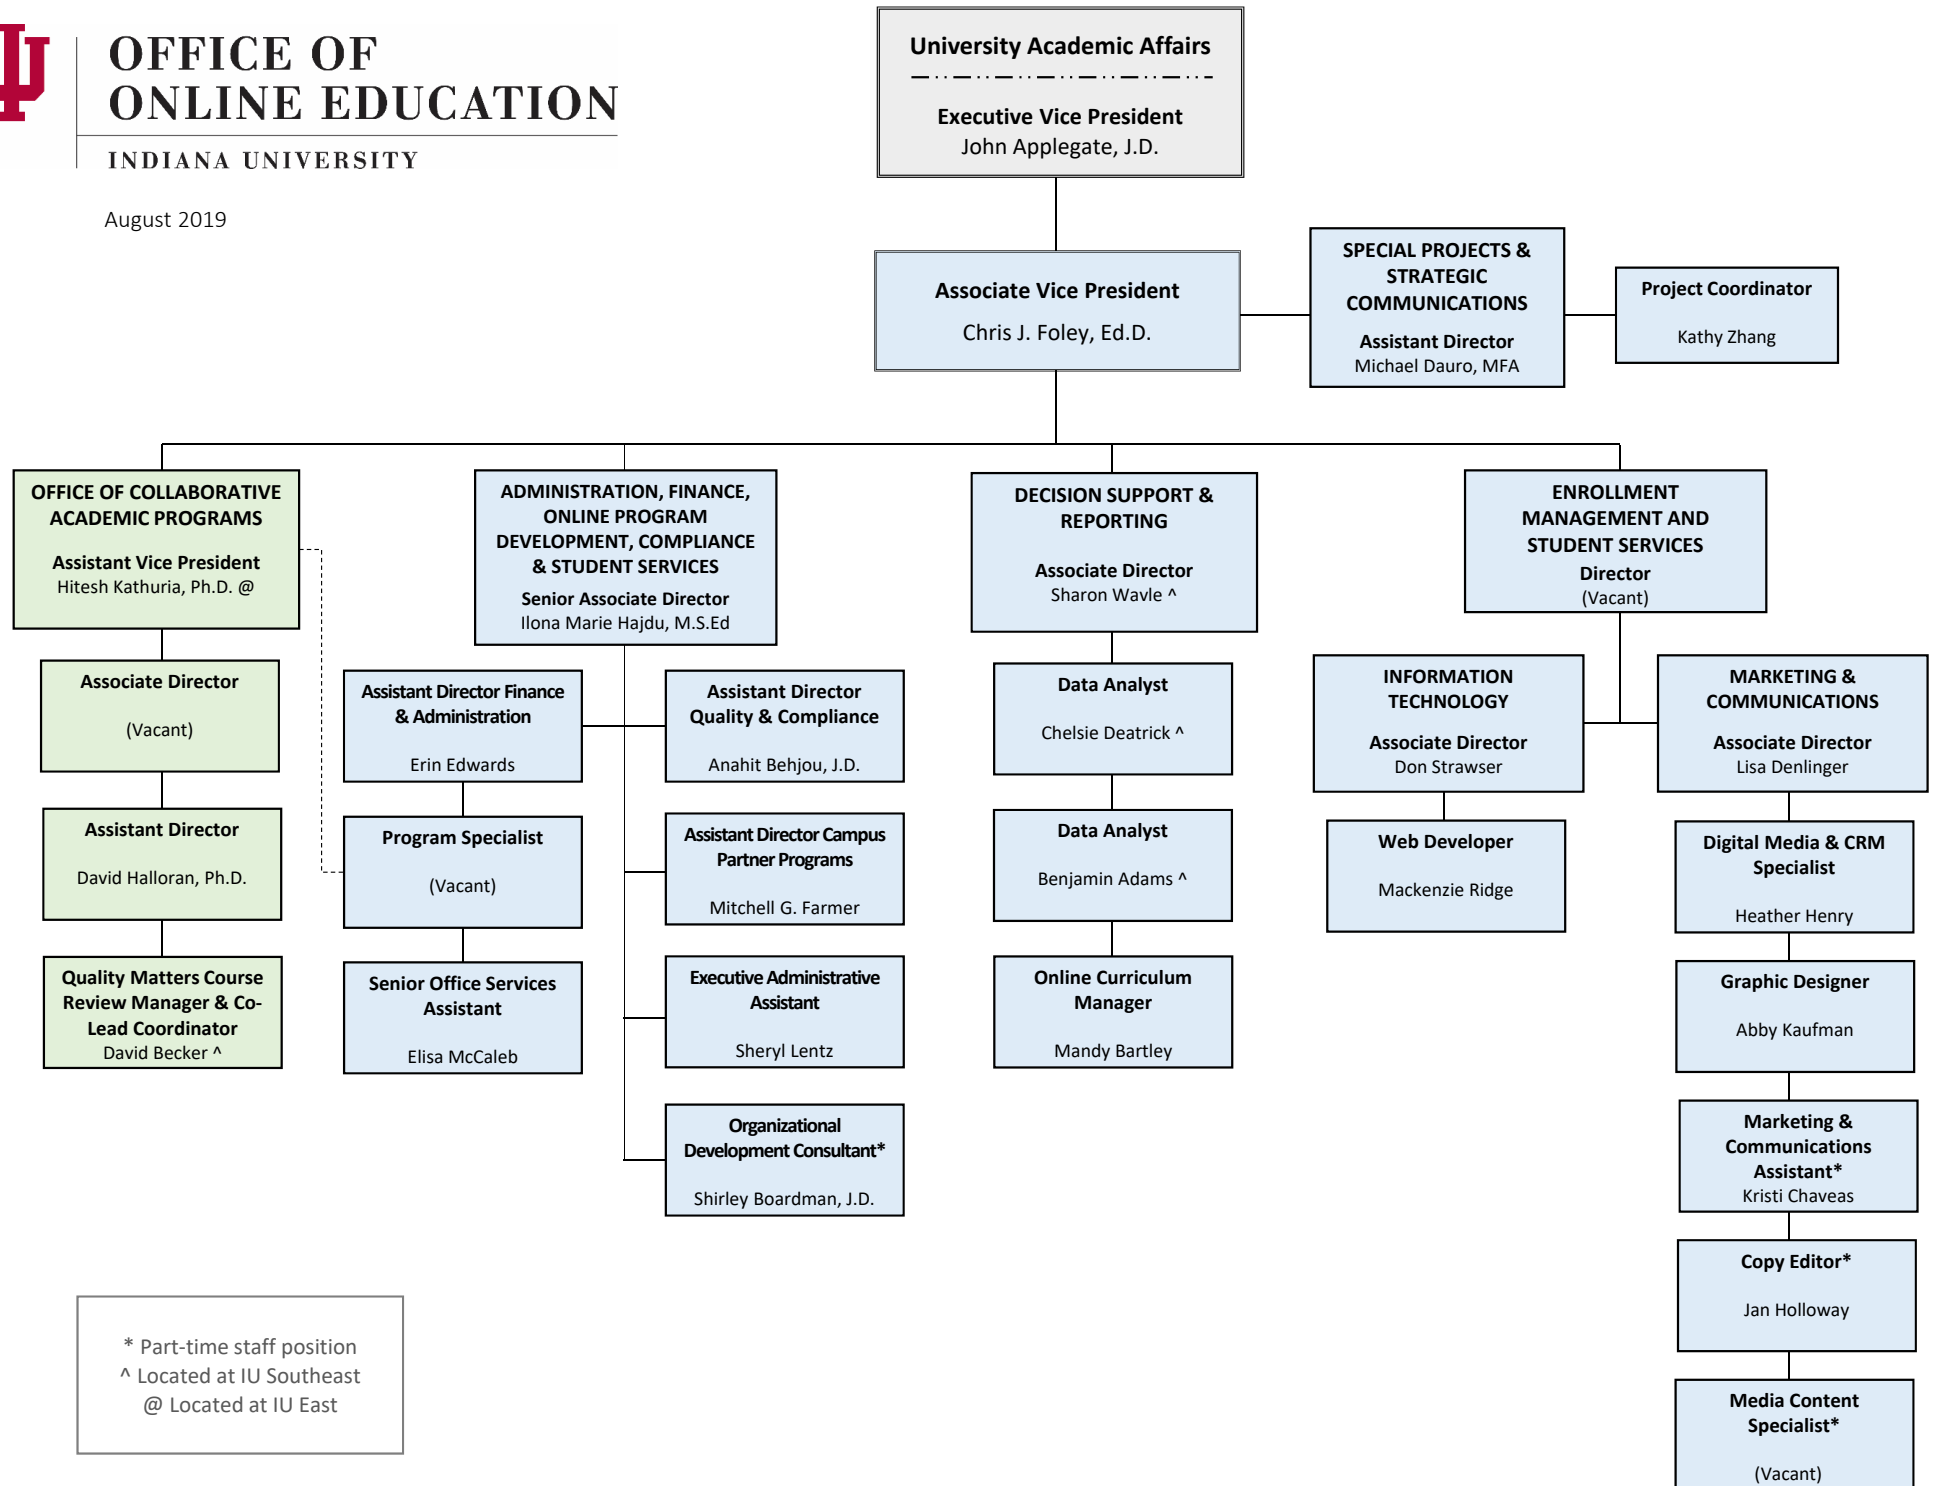

OFFICE OF ONLINE EDUCATION

INDIANA UNIVERSITY

August 2019

* Part-time staff position
 ^ Located at IU Southeast
 @ Located at IU East